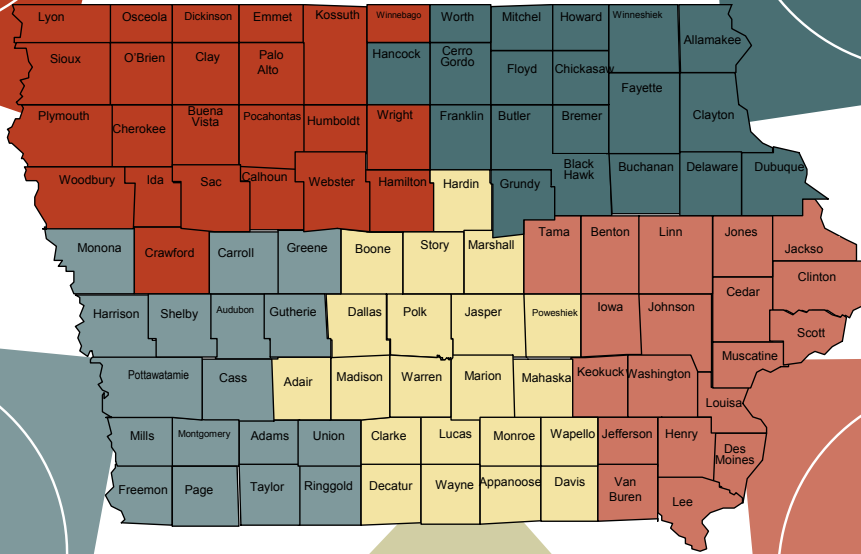

SOUTHWEST IOWA

Jami Huster
jhuster@midsioux.org
Krystal Frank
kfrank@midsioux.org

CENTRAL IOWA

Tiffany Blair
tblair@midsioux.org
Stephanie Kloster
skloster@midsioux.org

SOUTHEAST IOWA

Jenna Hibler
jhibler@midsioux.org
Madison Anderson
manderson@midsioux.org